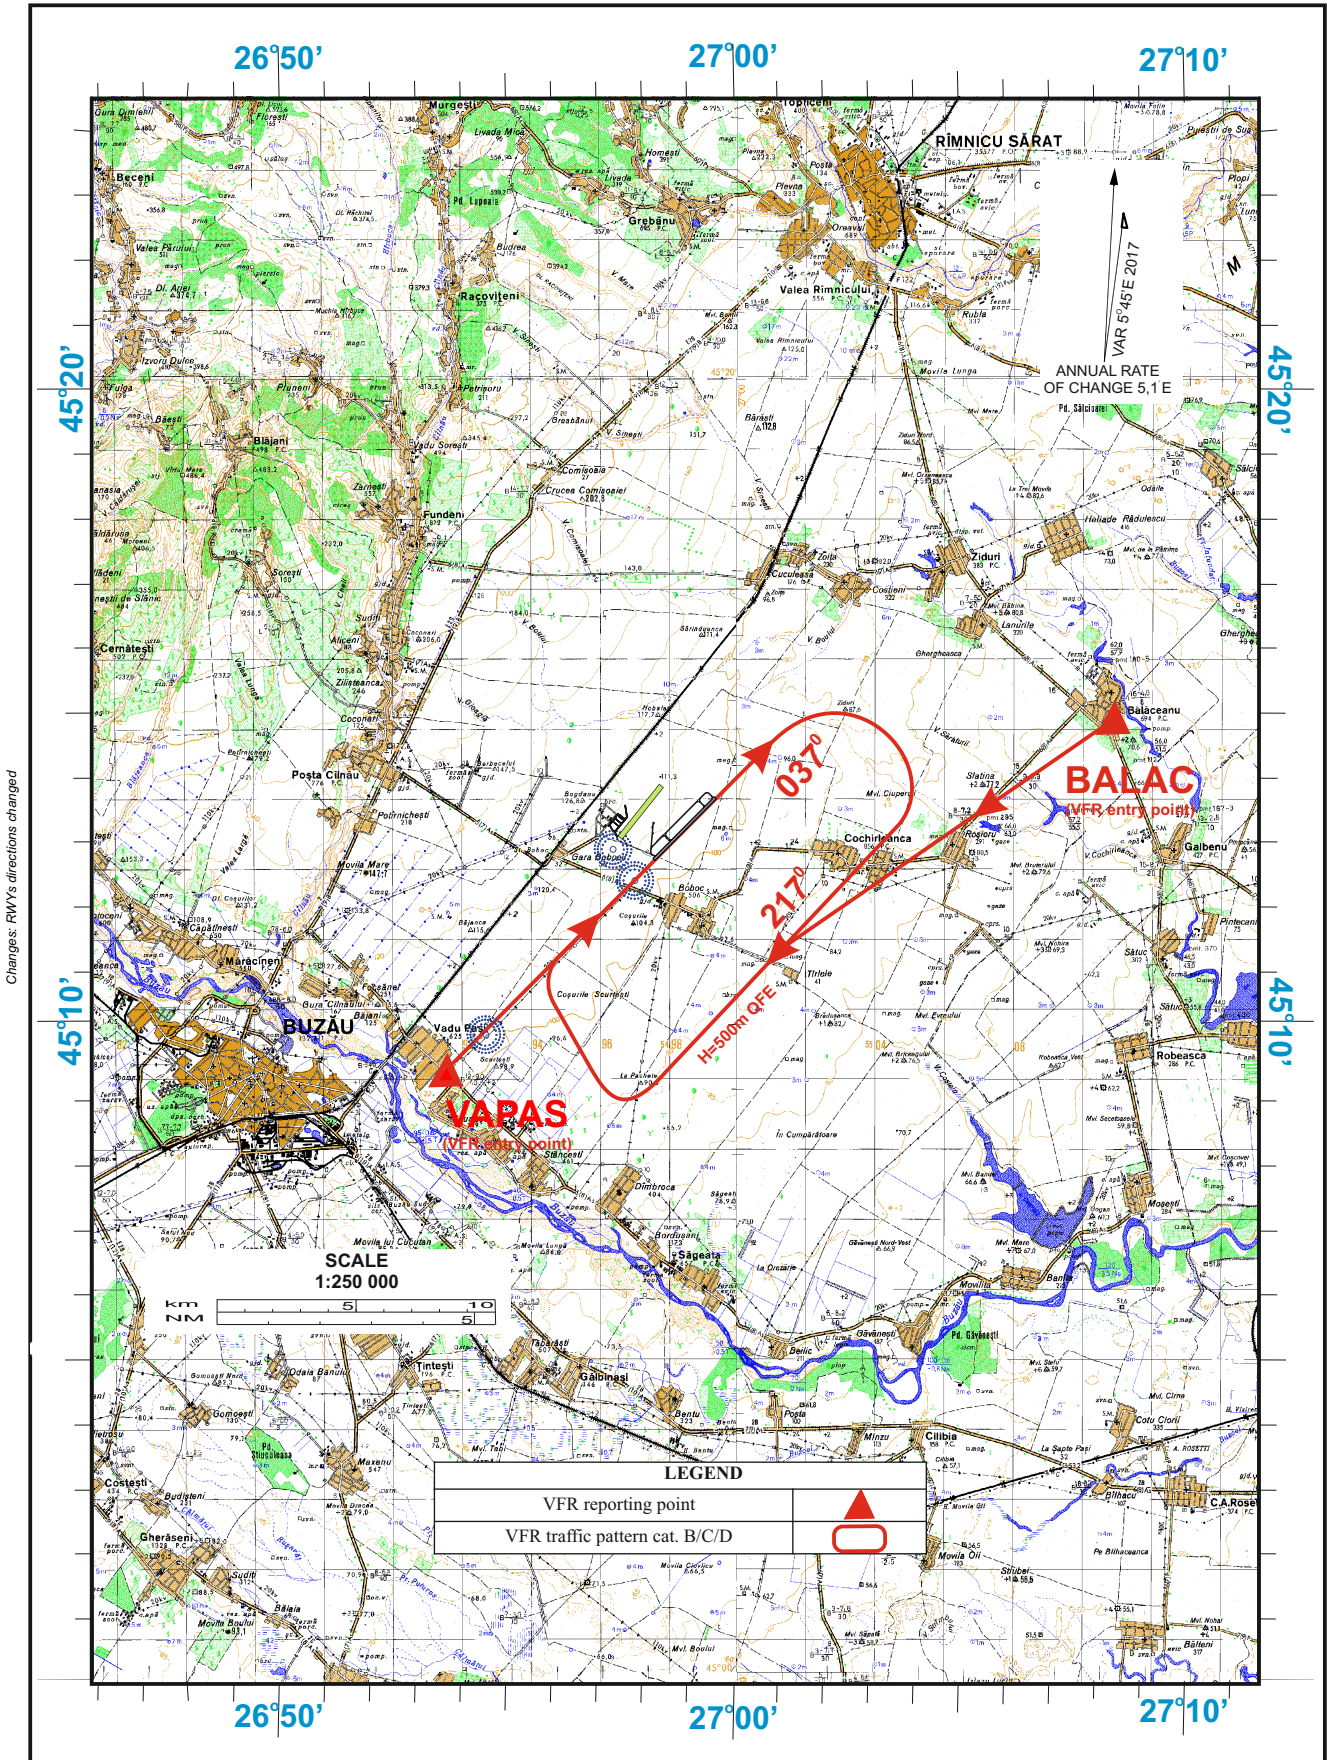

VISUAL APPROACH CHART

Safir TWR
125.400, 279.800

BOBOC (LRBO)
RWY 04

Changes: RWYs directions changed